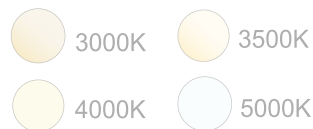

0~10V Dimmable

Finish

Aluminum Housing & Low Profile Modern Design
Custom Colors Available

Beam Angles

Color Temperatures

Features

Factory-Installed Options

Catalog No.	Fig.	Catalog No.	Fig.
SCXR-4FT-40W-MCT4-D	A.	SCXR-8FT-80W-MCT4-D	B.

Length	EM Option	Length	EM Option
4FT	OPT-SCX-ULM-4FT-16W-MCT4	8FT	OPT-SCX-ULM-8FT-32W-MCT4