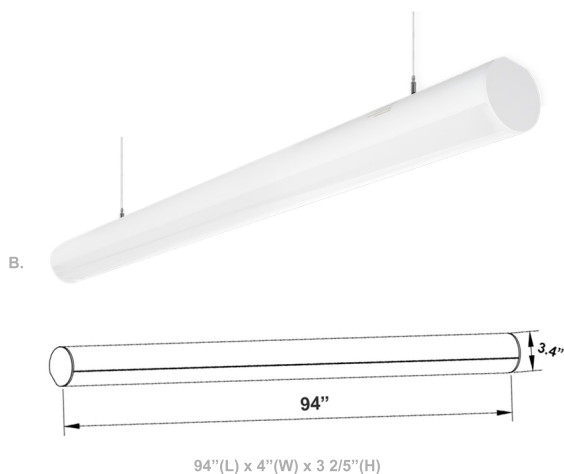

SCXR Linkable Linear Lights

Wattage

40W / 80W

Voltage Input

120-277V AC
50/60Hz

Efficacy

111-127 LPW

Dimming

0~10V Dimmable

Finish

Aluminum Housing & Low Profile Modern Design
Custom Colors Available

Beam Angles

Color Temperatures

Features

Factory-Installed Options

Catalog No.	Fig.	Catalog No.	Fig.
SCXR-4FT-40W-MCT4-D	A.	SCXR-8FT-80W-MCT4-D	B.

Length	EM Option	Length	EM Option
4FT	OPT-SCX-ULM-4FT-16W-MCT4	8FT	OPT-SCX-ULM-8FT-32W-MCT4