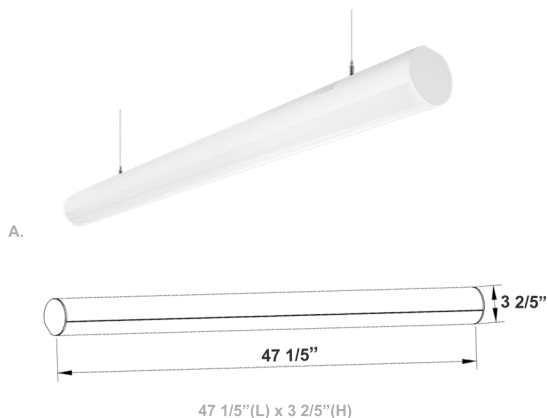

SCXR Linkable Linear Lights

Wattage

40W / 80W

Voltage Input

120-277V AC
50/60Hz

Efficacy

111-127 LPW

Dimming

0~10V Dimmable

Finish

Aluminum Housing & Low Profile Modern Design
Custom Colors Available

Beam Angles

Color Temperatures

Features

Factory-Installed Options

Catalog No.	Fig.	Catalog No.	Fig.
SCXR-4FT-40W-MCT4-D	A.	SCXR-8FT-80W-MCT4-D	B.

Length	EM Option	Length	EM Option
4FT	OPT-SCX-ULM-4FT-16W-MCT4	8FT	OPT-SCX-ULM-8FT-32W-MCT4